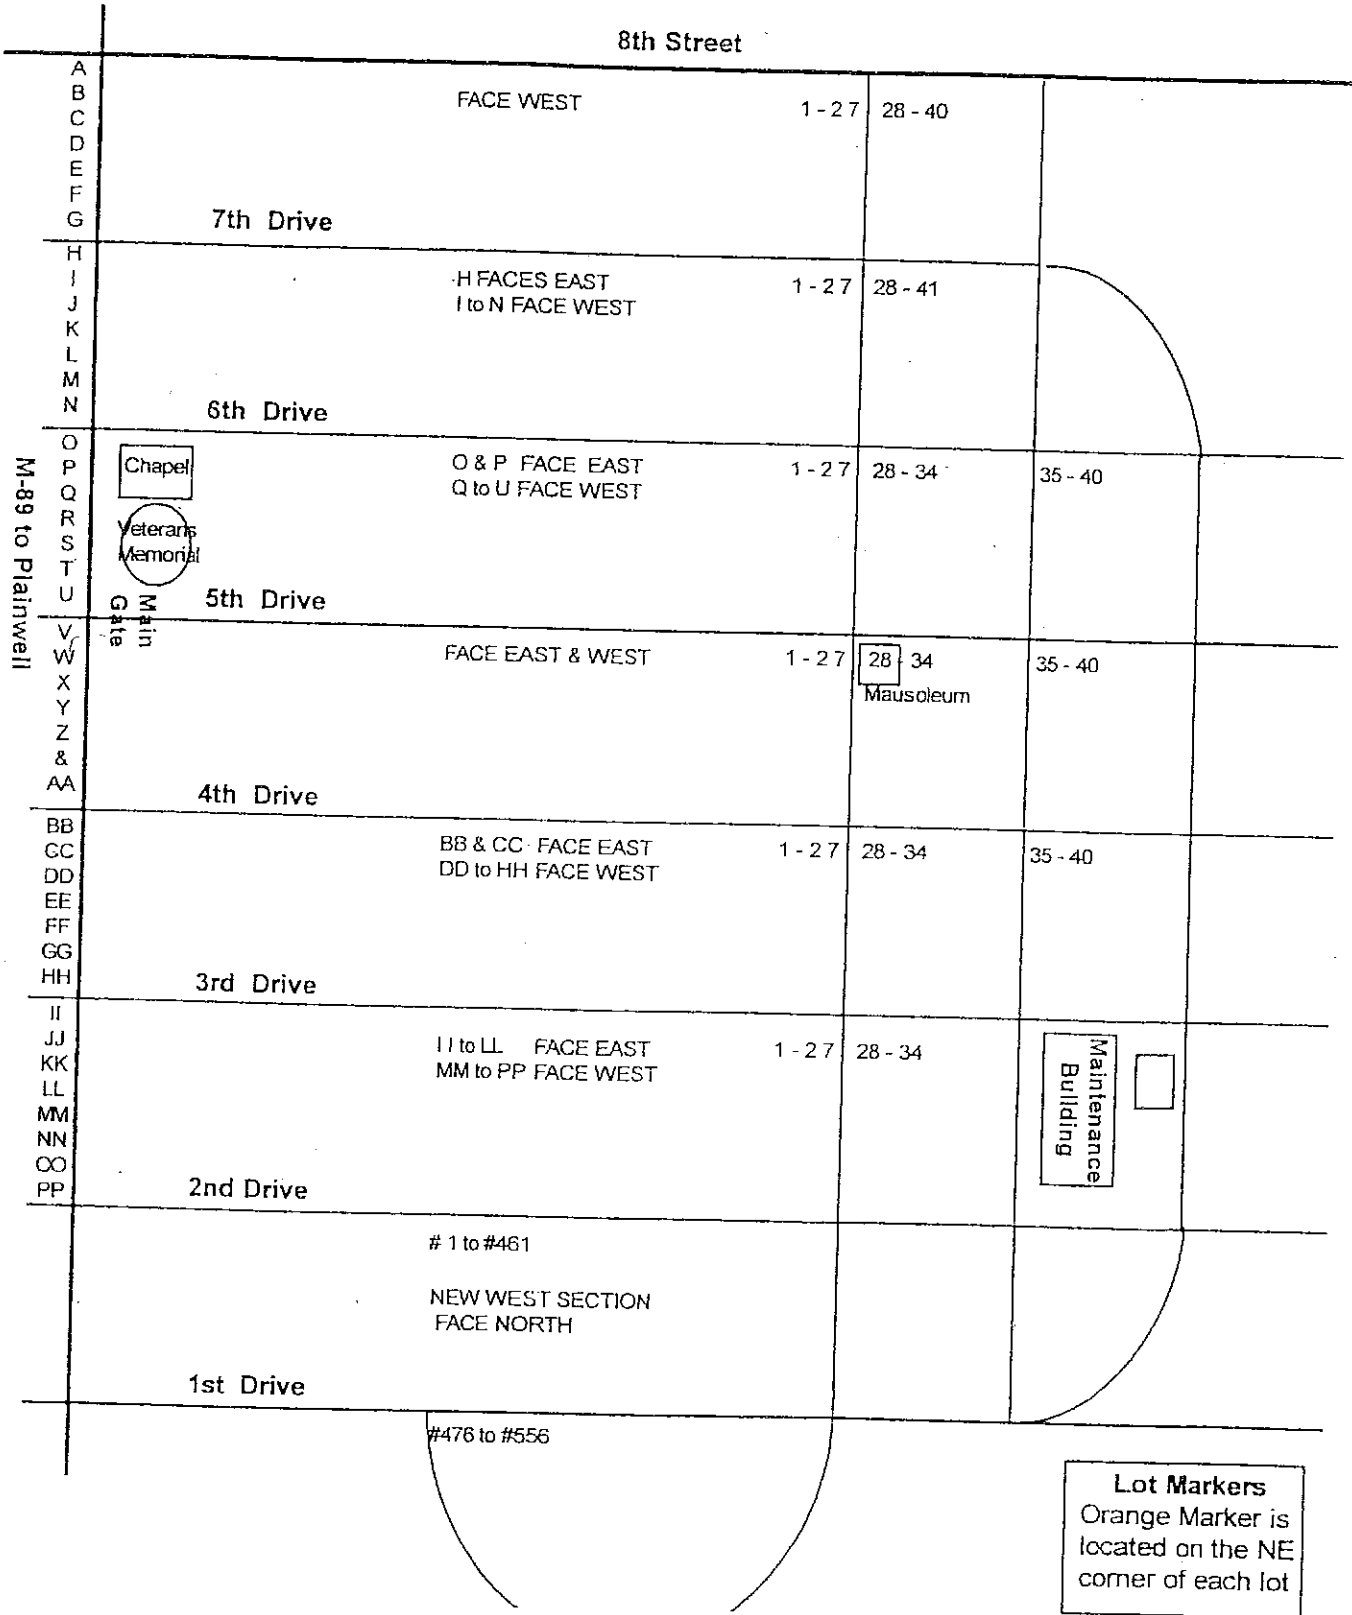

# Hillside Cemetery

M-89 to Plainwell

**Lot Markers**  
Orange Marker is located on the NE corner of each lot