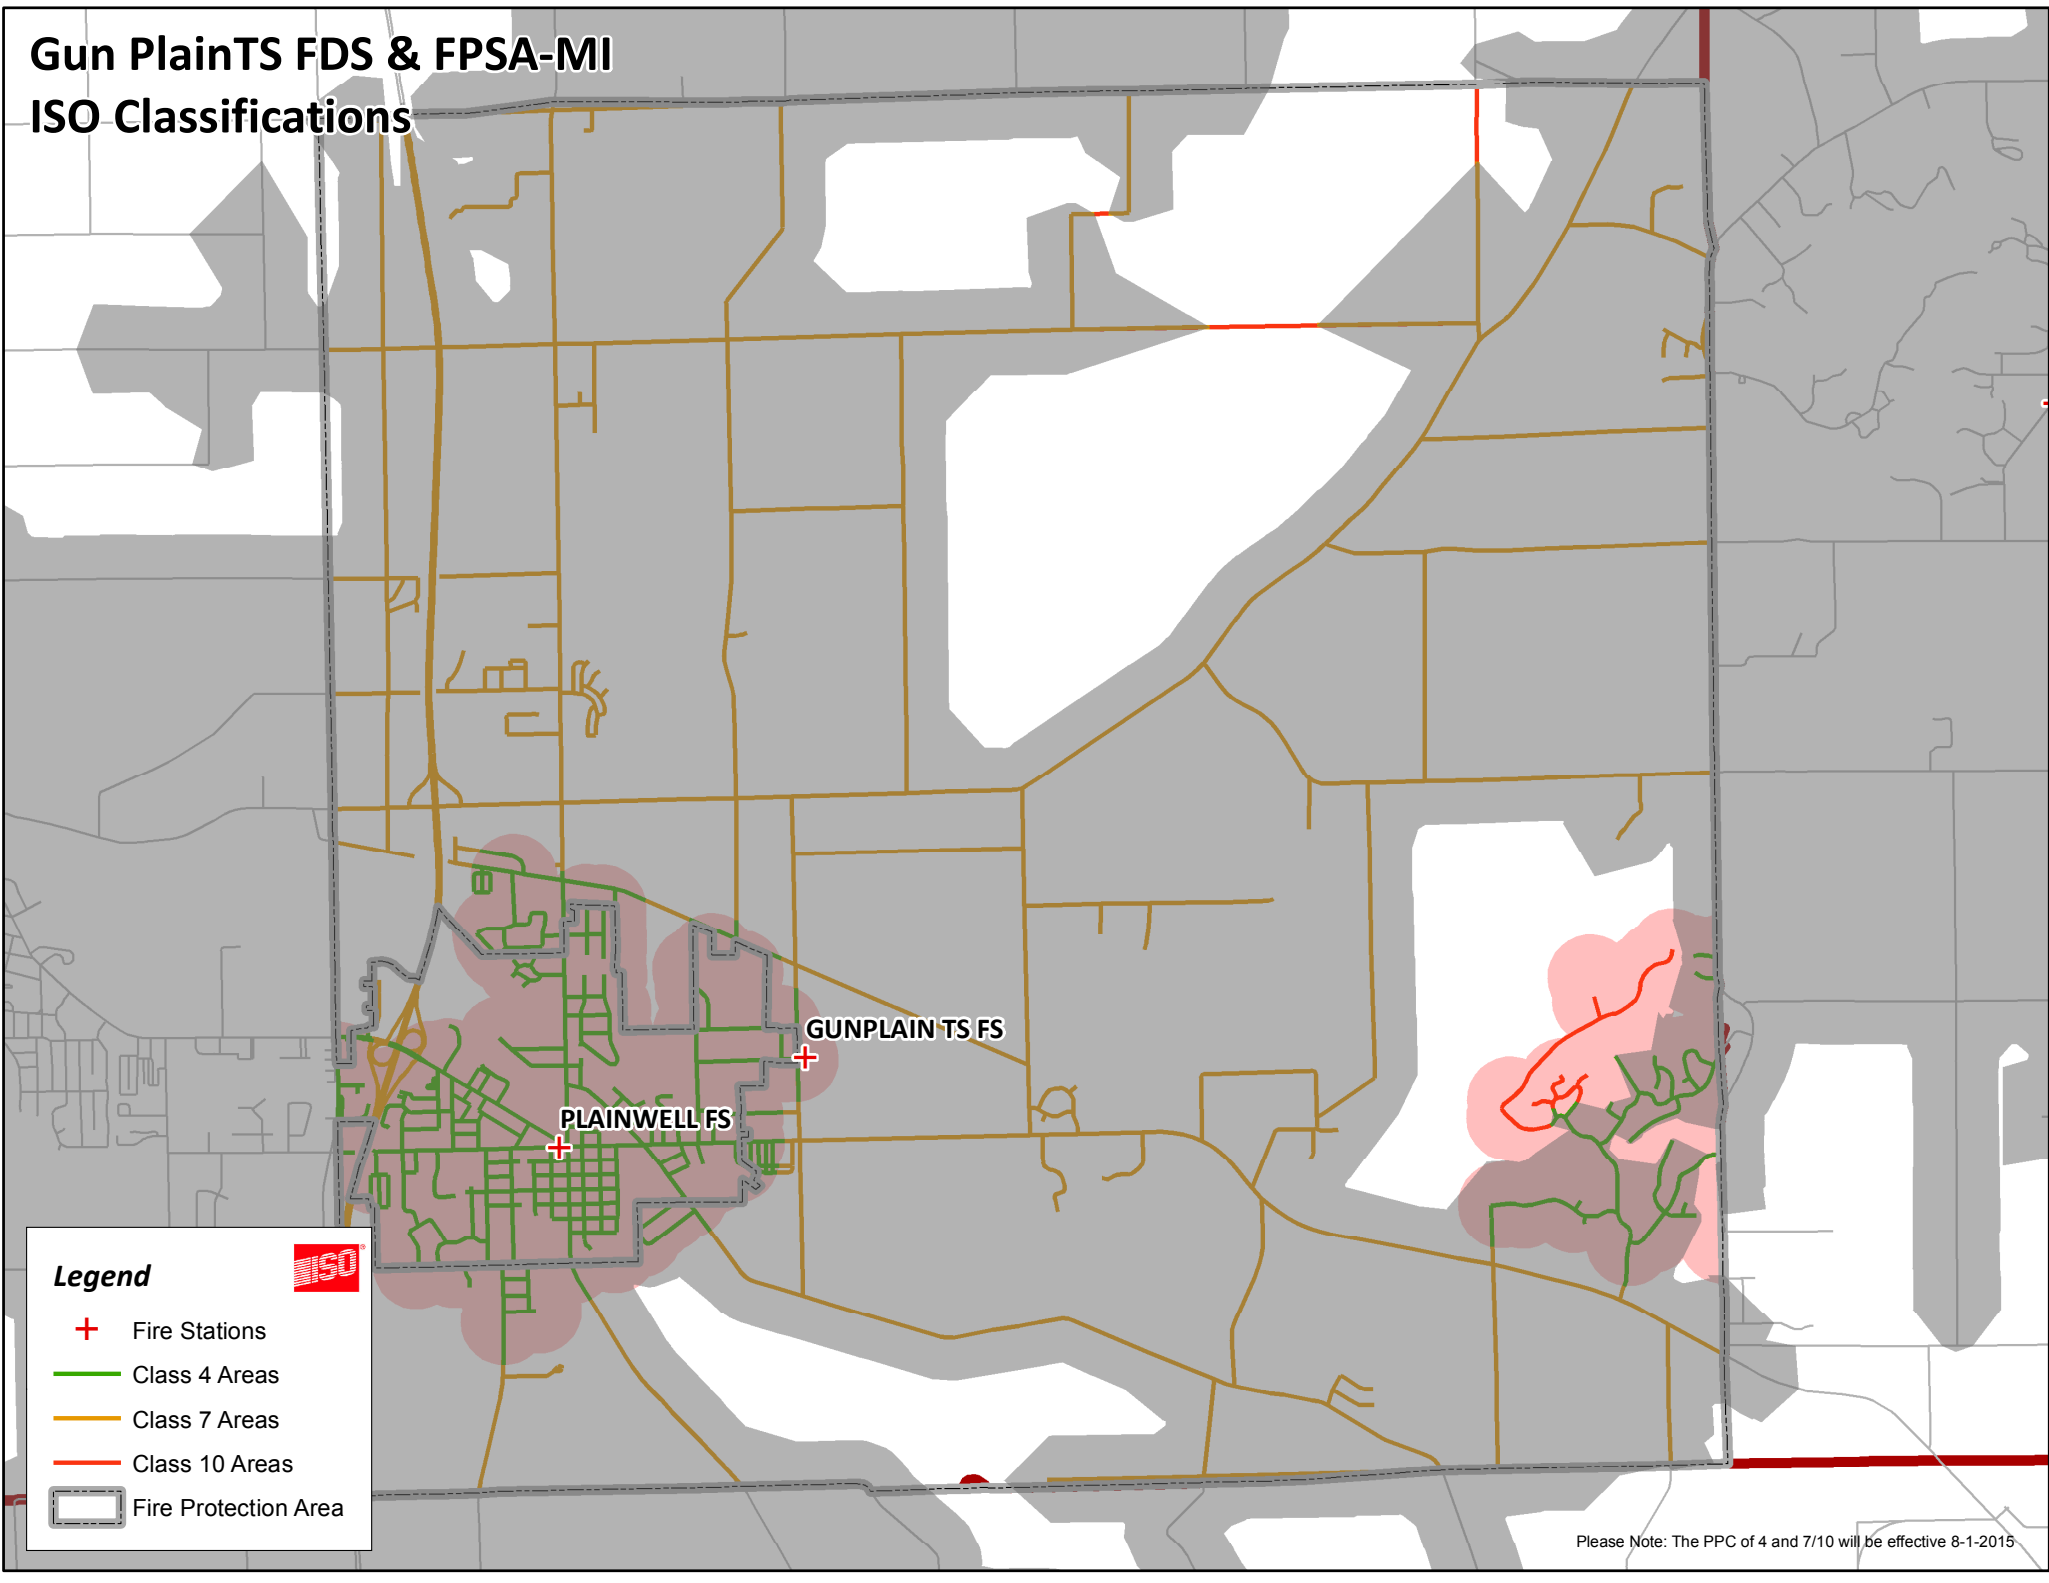

Gun PlainTS FDS & FPSA-MI ISO Classifications

Legend

-  Fire Stations
-  Class 4 Areas
-  Class 7 Areas
-  Class 10 Areas
-  Fire Protection Area

Please Note: The PPC of 4 and 7/10 will be effective 8-1-2015