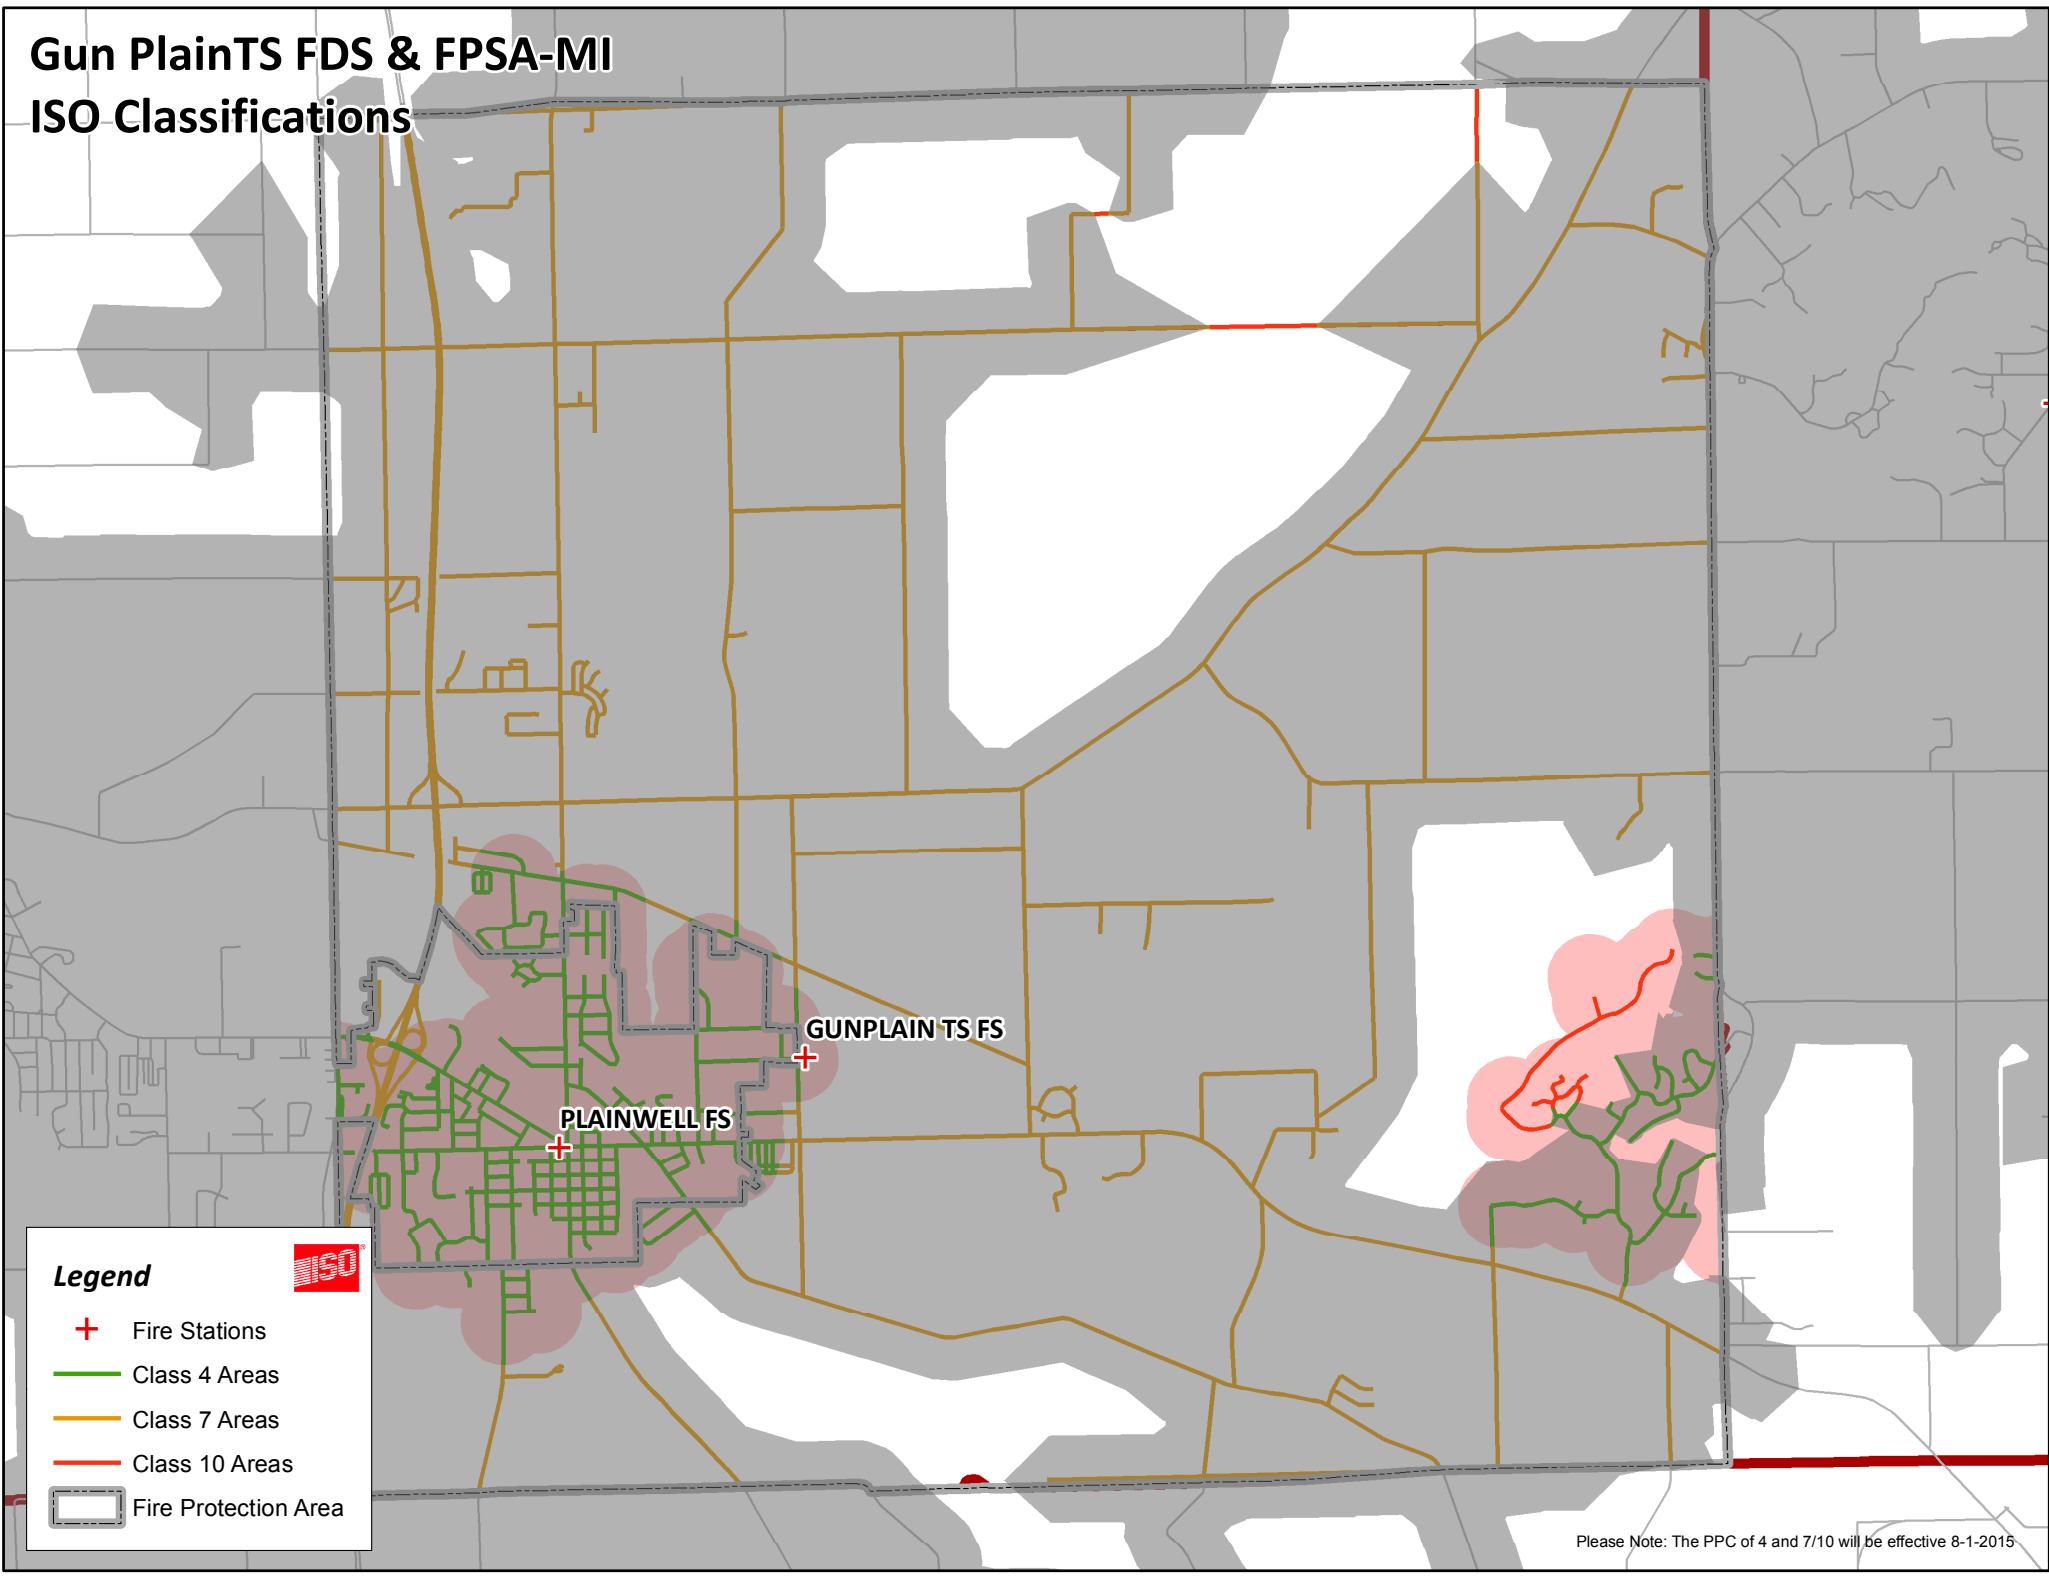

Gun PlainTS FDS & FPSA-MI ISO Classifications

Legend 

-  Fire Stations
-  Class 4 Areas
-  Class 7 Areas
-  Class 10 Areas
-  Fire Protection Area

Please Note: The PPC of 4 and 7/10 will be effective 8-1-2015